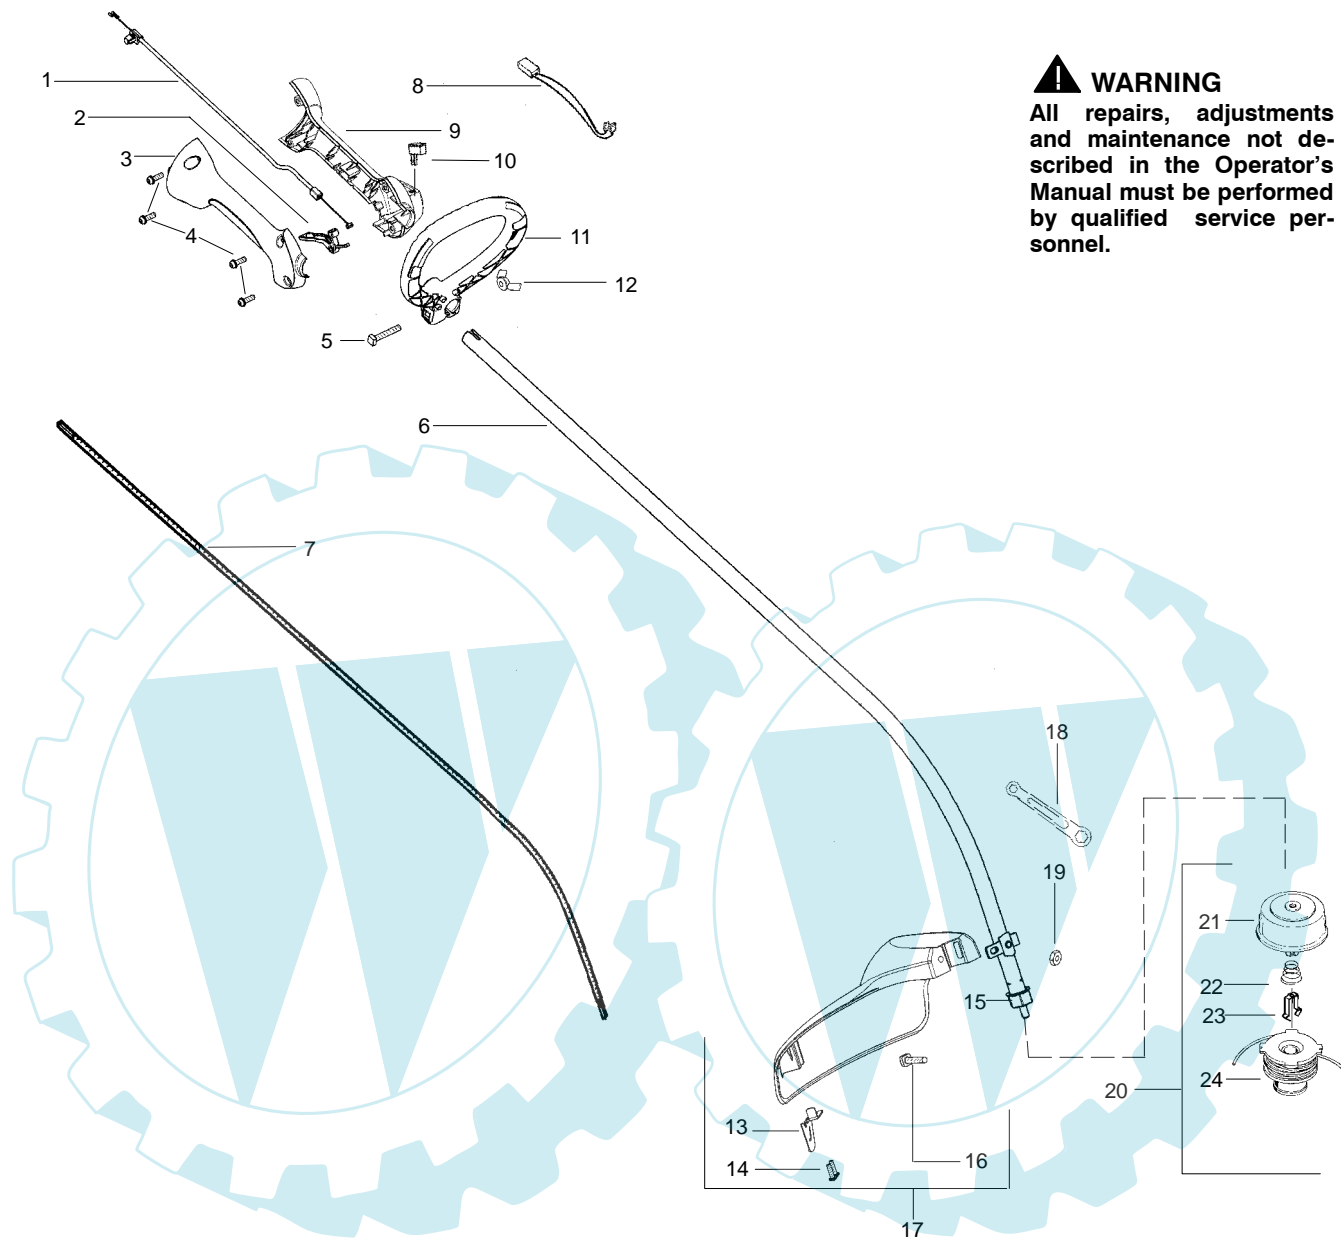

PARTS LIST NO. 530165478-01		<b>McCULLOCH</b> PARTS LIST	MODEL(s) Trim Mac SL
DATE 9/27/04	NEW		NOTE: Illustration may differ from actual model due to design changes

**WARNING**  
All repairs, adjustments and maintenance not described in the Operator's Manual must be performed by qualified service personnel.

Ref.	Part No.	Description	Ref.	Part No.	Description
1.	530057991	Assy - Throttle Cable	18.	530056401	Wrench
2.	530049107	Trigger	19.	530015197	Nut
3.	530057582	Throttle Hsg. (Right)	20.	530095846	Assy - TNG VI Cutting Head (Incl. 21 - 24)
4.	530015880	Screw - Throttle Hsg.	21.	530095776	Assy - Hub
5.	530015821	Bolt - Handle	22.	530053241	Spring - Compression
6.	530071961-01	Assy - Drive Shaft Hsg.	23.	530401957	Clip - Retainer - Head
7.	530095242	Shaft - Flex	24.	530095845	Assy - Spool w/Line
8.	530054183	Assy - Wire			Not Shown
9.	530059952	Throttle Hsg. (Left)	---		Operator Manual
10.	530069572	Kit - Switch	530164934		Scan
11.	530057587	Handle - Assist	530164935		Euro
12.	530016152	Wingnut	530164936		Euro III
13.	530052287	Line Limiter	530165424-01		Euro IV
14.	530015966	Screw - Line Limiter	530165425-01		Turkish
15.	530095563	Dust Cup	530150312-01		Decal - Shaft Warning
16.	530015820	Bolt			
17.	530071972-01	Kit - Shield Assy (Incl. 13,14,16,18,19)			

✓ = NEW PART NUMBER FOR THIS IPL    \* = REFER TO THE SERVICE REFERENCE INDICATED FOR MORE INFORMATION. (LOCATED AT END OF IPL)

PARTS LIST NO. <b>530165478-01</b>		<b>McCULLOCH</b> PARTS LIST	MODEL(s) <b>Trim Mac SL</b>
DATE <b>9/27/04</b>	NEW		PAGE NO. <b>2</b>
<b>Note:</b> Illustration may differ from actual model due to design changes			