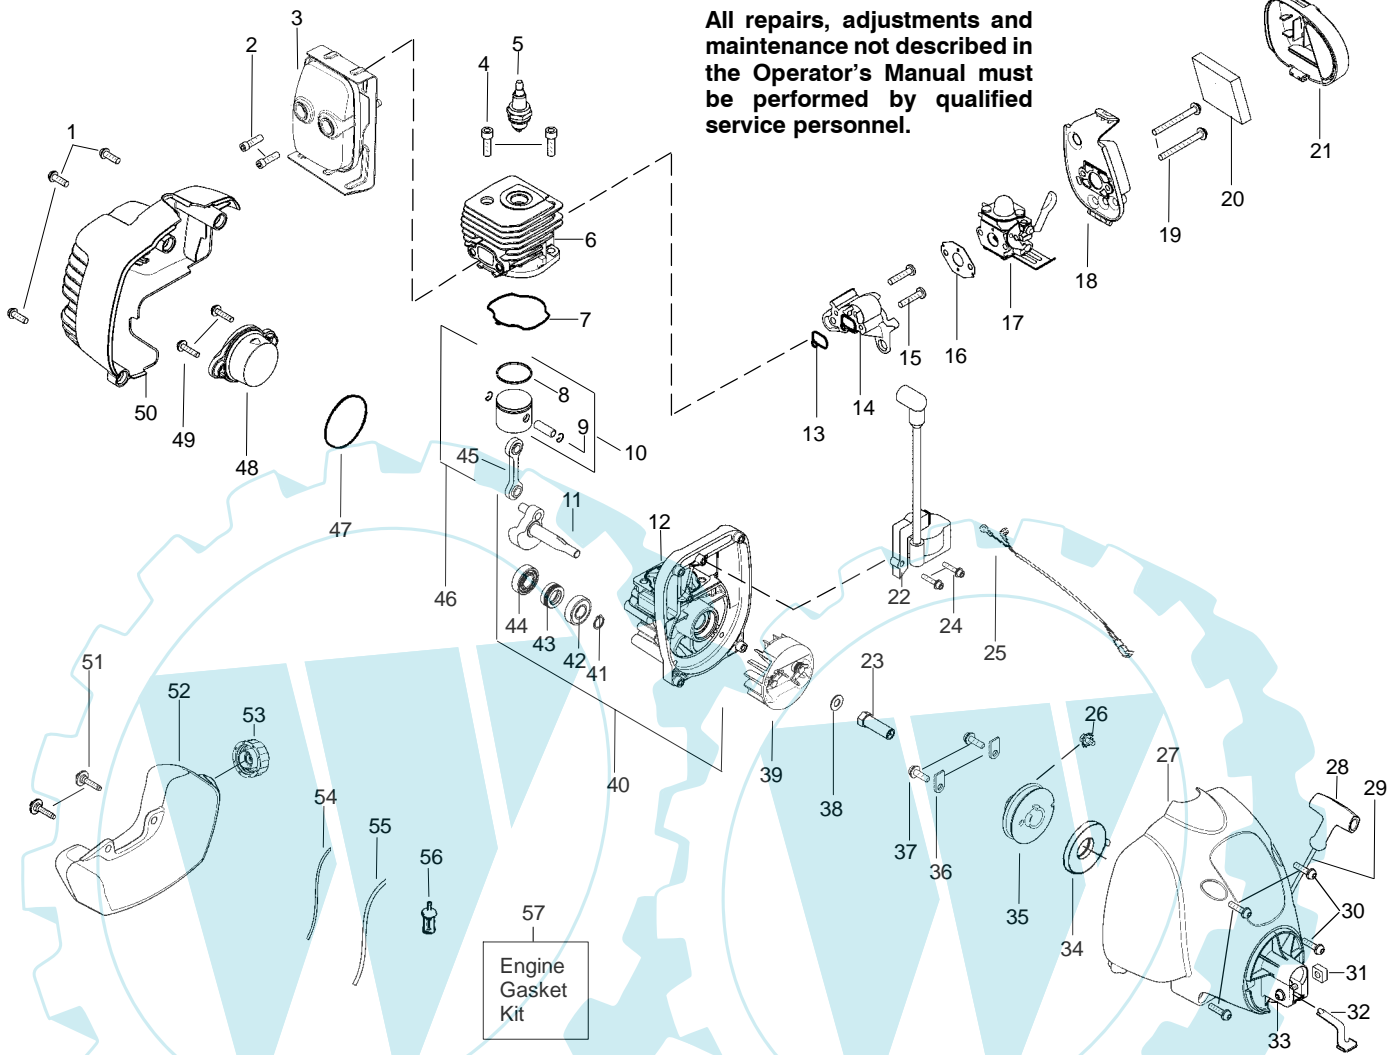

PARTS LIST NO. 530165478-01		McCULLOCH PARTS LIST	MODEL(s) Trim Mac SL
DATE 9/27/04	NEW		PAGE NO. 2
Note: Illustration may differ from actual model due to design changes			

⚠ WARNING
All repairs, adjustments and maintenance not described in the Operator's Manual must be performed by qualified service personnel.

Ref.	Part No.	Description	Ref.	Part No.	Description	Ref.	Part No.	Description
1.	530015880	Screw	21.	530057584	Cover-Air Box	45.	530069945	Assy-Connecting Rod
2.	530058982	Bolt-Muffler	22.	530039223	Ignition Module	46.	530071785	Kit-Piston/Rod Assy
3.	530059825	Assy-Muffler/Shield (Incl. 2)	23.	530038604	Coupling-Drive			(Incl. 10 & 45)
4.	530015953	Screw-Cylinder	24.	530016357	Screw	47.	530071750	O-Ring-C'case (kit)
5.	952030249	Spark Plug (RCJ 6Y)	25.	530049018	Assy-Wire Harness	48.	530057954	Assy-Plug (incl.47)
6.	530012541	Cylinder	26.	530016392	Screw	49.	530016386	Screw
7.	530071750	Seal-Cylinder (kit)	27.	530058600-01	Assy.-Fan Hsg	50.	530057580-01	Shroud-Rear
8.	530055120	Piston Ring	28.	530027569	Handle-Starter	51.	530016431	Retainer-Tank
9.	530015162	Retainer-Piston Pin	29.	530071767	Kit - Rope	52.	530058712	Assy-Fuel Tank (incl.
10.	530071833	Kit - Piston (Incl. 8, 9)	30.	530015810	Screw			filter, lines & fuel cap)
11.	530057829	Assy-Crankshaft	31.	530016124	Nut	53.	530014347	Assy-Fuel Cap
12.	530012582	Assy-Crankcase (Incl. 42-44)	32.	530057588	Clip-Spring	54.	530069247	Kit-Fuel Line (Small)
13.	530071750	Seal-Cyl/Carb.(kit)	33.	530016430	Screw	55.	530069216	Kit-Fuel Line (Large)
14.	530057547	Adapter-Carb.	34.	530042085	Spring-Starter	56.	530095646	Assy-Fuel Pickup
15.	530016309	Screw	35.	530071786	Kit-Pulley-Starter	57.	530071750	Kit-Engine Gasket (Incl. 7,13,16,47)
16.	530071750	Gasket-Carb. (kit)	36.	530027523	Retainer-Pulley			
17.	530071822	Kit-Carb.(C1U-W24)	37.	530015775	Screw			
(Note: Repair kits are not available for this carburetor)			38.	530015828	Washer-Flat			
18.	530059267	Air Box	39.	530054115	Assy-Flywheel			
19.	530016429	Screw	40.	530071768	Assy-C'case/C'shaft (Incl. 11,12,41)			
20.	530057781	Foam-Air Filter	41.	530015941	Retain. Ring-C'shaft			
			42.	530055728	Outer Bearing			
			43.	530019264	Seal			
			44.	530032125	Inner Bearing			

↗ = NEW PART NUMBER FOR THIS IPL   * = REFER TO THE SERVICE REFERENCE INDICATED FOR MORE INFORMATION. (LOCATED AT END OF IPL)